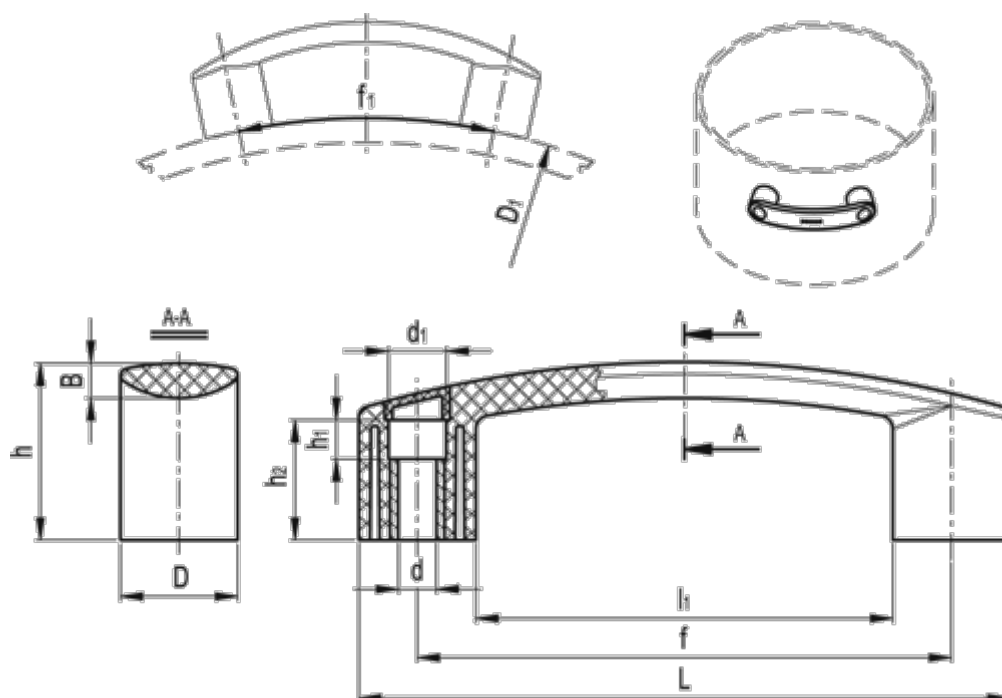

Data Sheet

Article number: 23042603611

Description: E+G Flexible bridge handle
EBP.180-8-FLX-C1 Black

Measures

B = 9.5	L = 178
d = 8.5	l1 = 122
D = 28	Weight (g) = 67
d1 = 13.5	
f = 150	
h = 45	
h1 = 14.0	
h2 = 32.0	